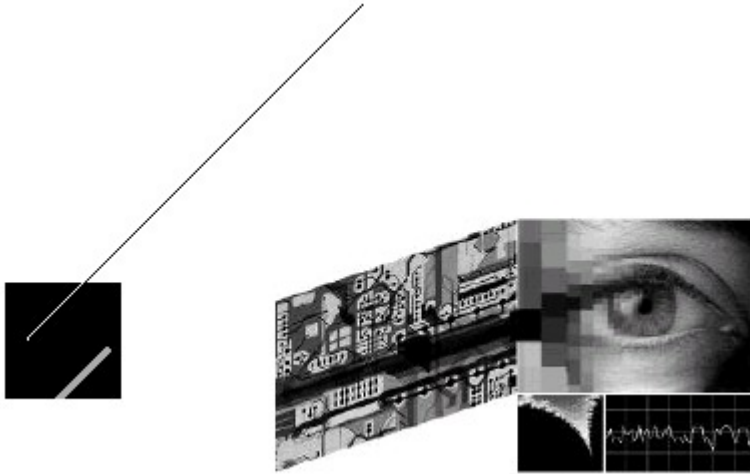

Software Interactive